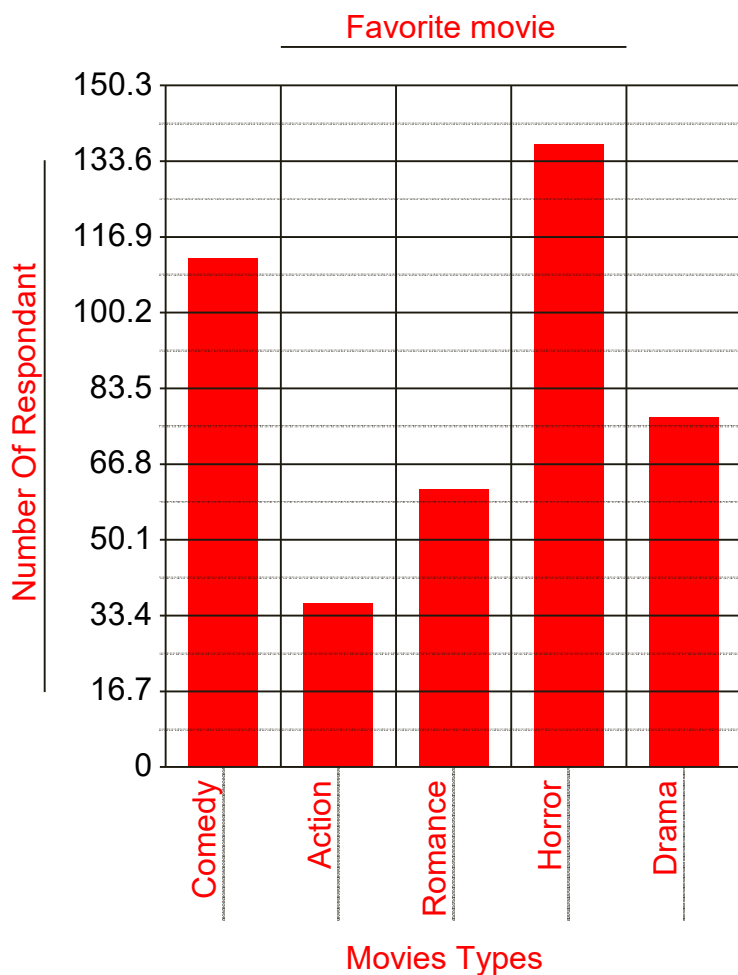

# Draw Respondant Favorite Movie Bar Graph

Complete bar graph on people favorite movie

1.

Favorite movie

Movies Types	Number Of Respondant
Comedy	112
Action	36
Romance	61
Horror	137
Drama	77

Name:

Date:

# Draw Respondant Favorite Movie Bar Graph

Complete bar graph on people favorite movie

1.

Favorite movie

Movies Types	Number Of Respondant
Comedy	112
Action	36
Romance	61
Horror	137
Drama	77